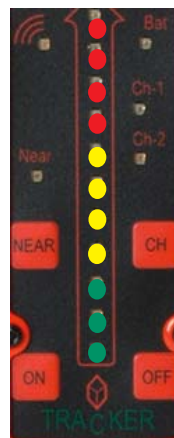

Simple and straightforward operation makes this a great receiver for beginner trackers. Tracker's Classic simplifies narrowing down your search area with several advanced features to adjust reception.

Signal Indication

Signal direction on the Classic is indicated by two methods. A series of "beeps" from the on-board speaker, and a row of 11 LED lights that change color to indicate the best signal strength:

Red: gain too high, will not give direction
Yellow: gain too high, will give poor direction
Green: strong signal, continue tracking

Near Mode

The Classic features an attenuator that simplifies tracking when the transmitter is less than one mile away. The "near" mode reduces sensitivity making it easier to hone in on the transmitter. This is useful when you are close to the transmitter, but heavy ground cover obstructs visual location.