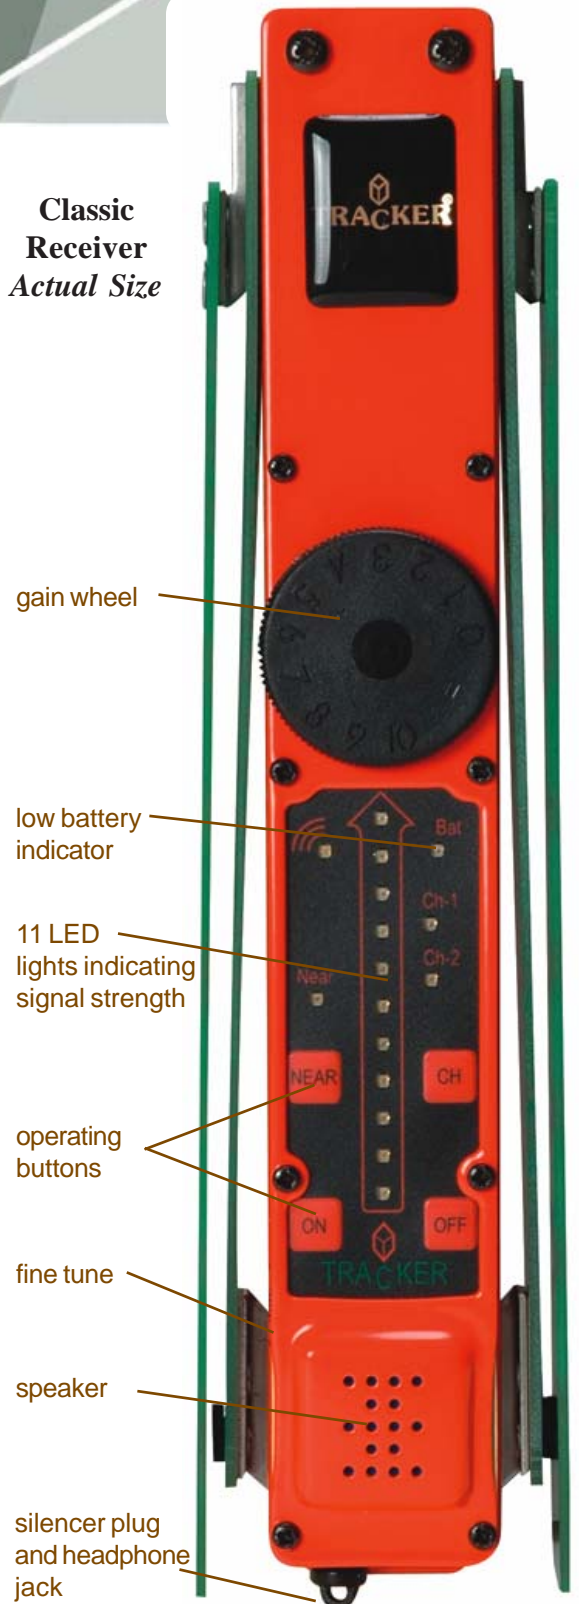

Signal Indication

Signal direction on the Classic is indicated by two methods. A series of "beeps" from the on-board speaker, and a row of 11 LED lights that change color to indicate the best signal strength:

Classic Receiver Actual Size

gain wheel

low battery indicator

11 LED lights indicating signal strength

operating buttons

fine tune

speaker

silencer plug and headphone jack